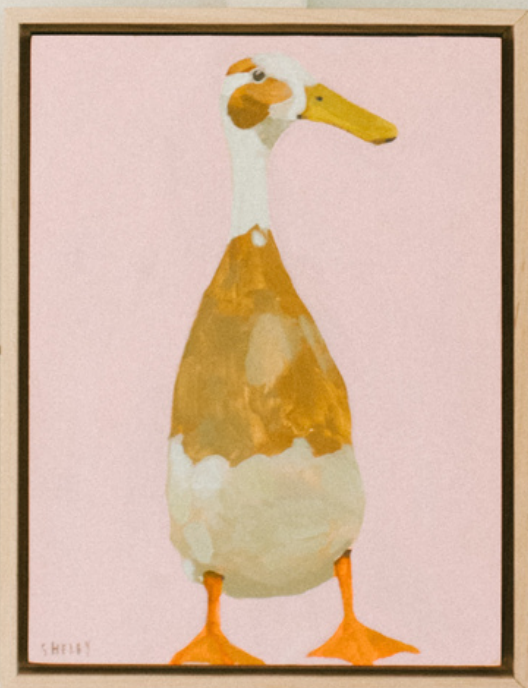

DUCKS
COLLECTION

08.15.23

10:00 AM CDT

SHELBY

MONTEVERDE

ARTIST STATEMENT

The start of spring is such an exciting time to me - flowers bloom in forgotten places, baby ducks follow their mothers tightly, and my head is on a constant swivel taking in all of the new growth and emergence. Yet the reminder of fragility is constant, and was never more present to me than the weeks I watched a mallard duck and her ducklings nest low in the ground, adjacent to the danger of a large highway in Memphis. The ducklings' numbers slowly dwindled, and their mother retreated from an empty nesting ground.

From this experience of sadness, I painted the ducks in this collection. To accompany them, overarching flowers and camouflaging leaves, garden canopies and towering grasses slowly emerged. These hedges of natural boundaries preserved in painting the protection lacking in real life. I focused on earthy, grounding colors throughout this collection to connect with the subject's low, humble stature and pops of color as bright pockets of innocence and beauty.

ALICE

9x12" | Acrylic on Panel | Maple Float Frame | \$800

BEATRICE

9x12" | Acrylic on Panel | Maple Float Frame | \$800

DUKE

9x12" | Acrylic on Panel | Walnut Float Frame | \$800

HENRY

9x12" | Acrylic on Panel | Walnut Float Frame | \$800